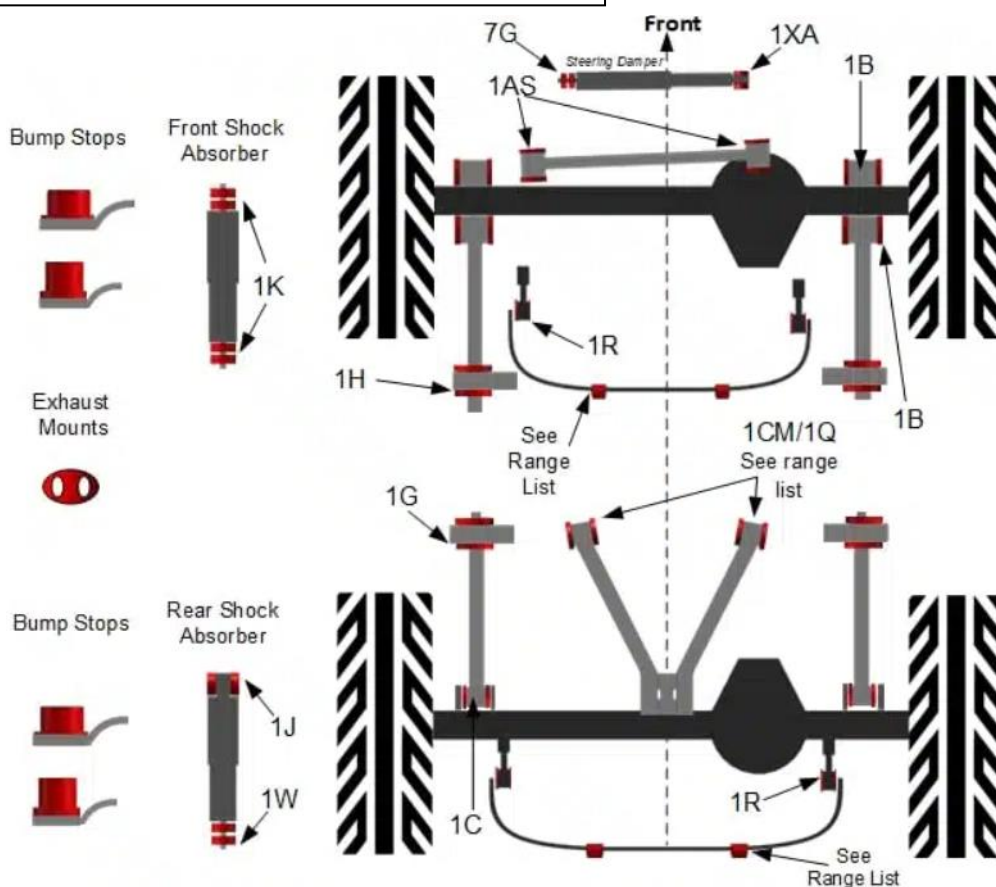

Polybush®

ANTI ROLL BAR BUSH KIT

COMFORT BLUE KIT18

Range Rover Classic from 1986 – 1994

Defender from 1994 – 2016

Discovery 1

Part Number: **LL1676PBB**

QUALITY PARTS AND ACCESSORIES